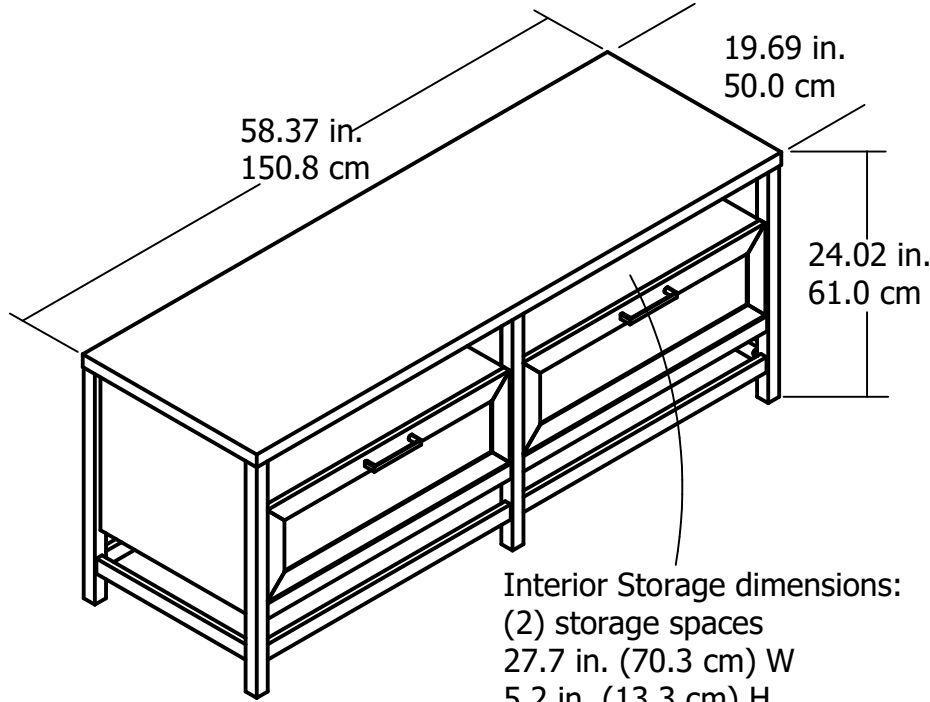

3533339COM

Interior Storage dimensions:
(2) storage spaces
27.7 in. (70.3 cm) W
5.2 in. (13.3 cm) H
18.0 in. (45.6 cm) D
1.5 cubic feet each

Interior Drawer dimensions:
25.6in. (65.1 cm) W
5.9 in. (14.9 cm) H
13.0 in. (32.9 cm) D
1.1 cubic feet each

Wood Breakdown: 90%
Total storage: 5.2 cubic feet

Overall Product Size:
58.37W x 19.69"D x 24.02"H
150.8cm W x 50.0cm D x 61.0cm H

Maximum Weight Capacities
Unit Weight: 130 lbs. (59.0 kg)