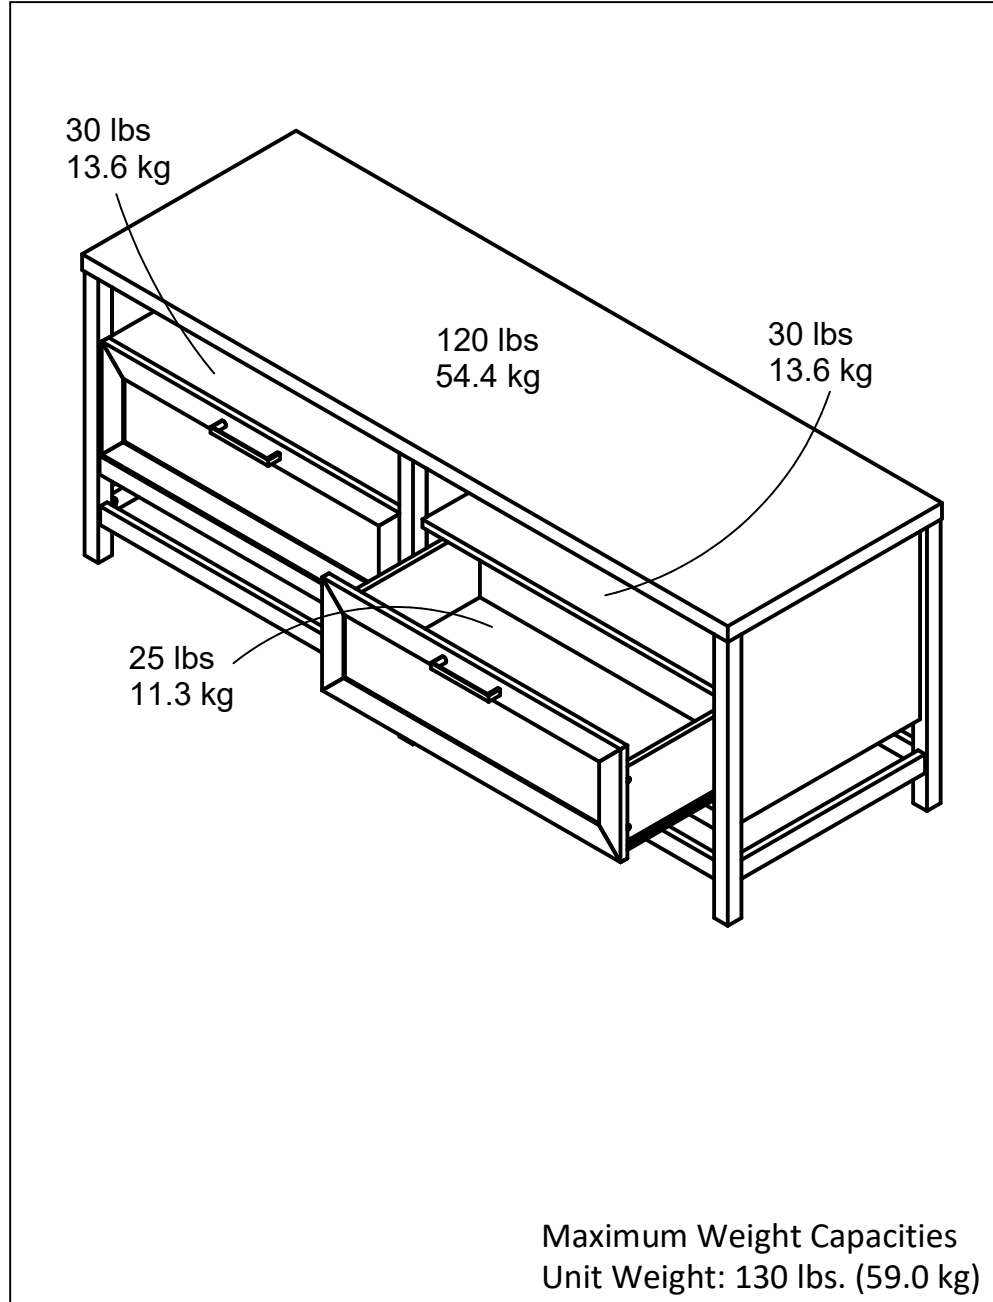

3533339COM

Interior Storage dimensions:
(2) storage spaces
27.7 in. (70.3 cm) W
5.2 in. (13.3 cm) H
18.0 in. (45.6 cm) D
1.5 cubic feet each

Interior Drawer dimensions:
25.6in. (65.1 cm) W
5.9 in. (14.9 cm) H
13.0 in. (32.9 cm) D
1.1 cubic feet each

Wood Breakdown: 90%
Total storage: 5.2 cubic feet

Overall Product Size:
58.37W x 19.69"D x 24.02"H
150.8cm W x 50.0cm D x 61.0cm H

Maximum Weight Capacities
Unit Weight: 130 lbs. (59.0 kg)